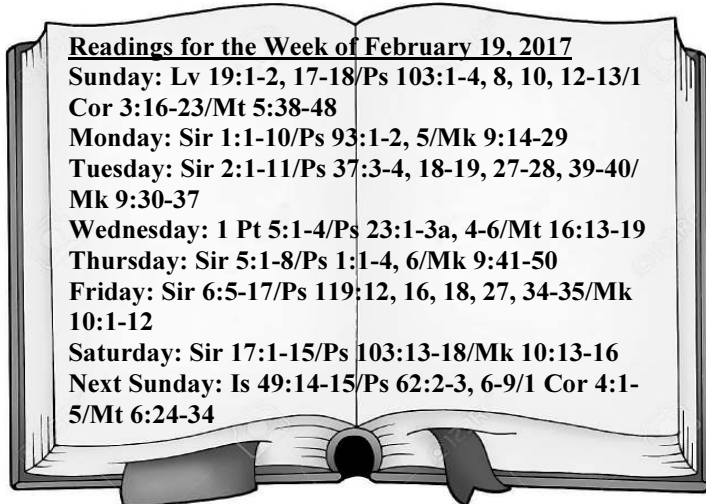

Readings for the Week of February 19, 2017

Sunday: Lv 19:1-2, 17-18/Ps 103:1-4, 8, 10, 12-13/1 Cor 3:16-23/Mt 5:38-48

Monday: Sir 1:1-10/Ps 93:1-2, 5/Mk 9:14-29

Tuesday: Sir 2:1-11/Ps 37:3-4, 18-19, 27-28, 39-40/Mk 9:30-37

Wednesday: 1 Pt 5:1-4/Ps 23:1-3a, 4-6/Mt 16:13-19

Thursday: Sir 5:1-8/Ps 1:1-4, 6/Mk 9:41-50

Friday: Sir 6:5-17/Ps 119:12, 16, 18, 27, 34-35/Mk 10:1-12

Saturday: Sir 17:1-15/Ps 103:13-18/Mk 10:13-16

Next Sunday: Is 49:14-15/Ps 62:2-3, 6-9/1 Cor 4:1-5/Mt 6:24-34