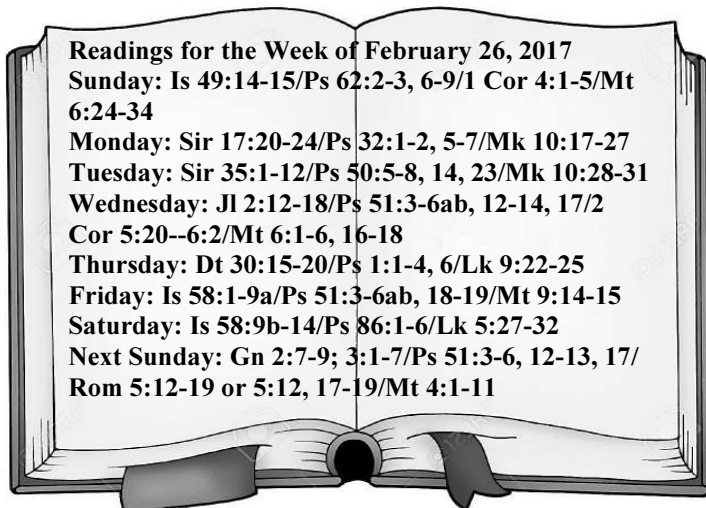

Readings for the Week of February 26, 2017

Sunday: Is 49:14-15/Ps 62:2-3, 6-9/1 Cor 4:1-5/Mt 6:24-34
Monday: Sir 17:20-24/Ps 32:1-2, 5-7/Mk 10:17-27
Tuesday: Sir 35:1-12/Ps 50:5-8, 14, 23/Mk 10:28-31
Wednesday: Jl 2:12-18/Ps 51:3-6ab, 12-14, 17/2 Cor 5:20-6:2/Mt 6:1-6, 16-18
Thursday: Dt 30:15-20/Ps 1:1-4, 6/Lk 9:22-25
Friday: Is 58:1-9a/Ps 51:3-6ab, 18-19/Mt 9:14-15
Saturday: Is 58:9b-14/Ps 86:1-6/Lk 5:27-32
Next Sunday: Gn 2:7-9; 3:1-7/Ps 51:3-6, 12-13, 17/ Rom 5:12-19 or 5:12, 17-19/Mt 4:1-11